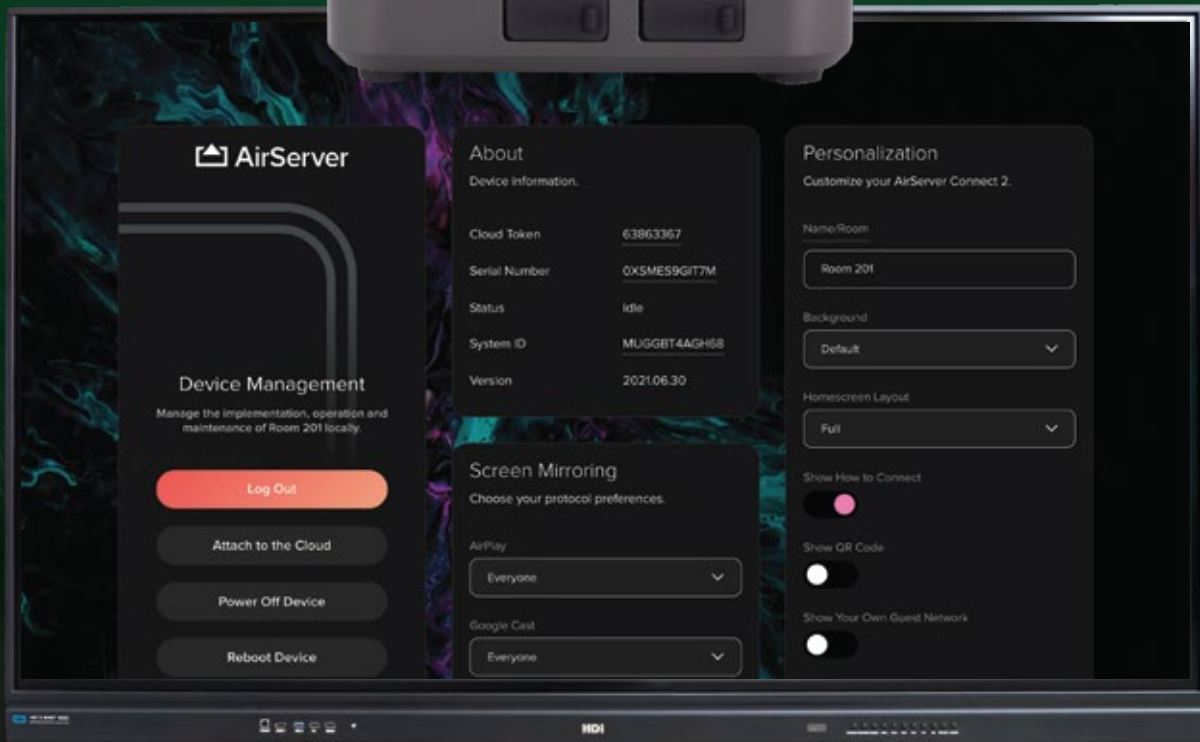

New user interface & Digital signage layout

New device and Cloud Management Portal

Supported Mirroring Methods	AirPlay, Google Cast, Miracast
Video Output Resolution	Up to 4K (4096 x 2160) at 60 fps
Audio Output	Selectable 44.1/48kHz audio over HDMI
Connectors	1x HDMI 2.0 1x Ethernet (10/100/1000) 1x Power connector 2x USB for touchscreen or peripherals 1x Kensington Security Slot
Network Connectivity	Ethernet or Wi-Fi
Wireless Guest Hotspot	2.4 and 5GHz 802.11ac MU-MIMO Automatic or manual channel selection WPA2 secured with daily passphrase regeneration
Hotspot Network Access	Selectable: Only mirroring, Internet-only, Full network access
Network Configuration	DHCP, Static IPv4, IPv6 support, Proxy
Network Security	802.1X PEAP support for Ethernet and Wi-Fi
Maximum Number of Connected Devices	Not limited, 8 devices mirroring at 1080p/60 fps in full quality
Display Management	Turn connected screens on and off using HDMI CEC and VESA DPMS
Device Management	Device Management (local webpage with access control) Cloud Management Portal (no additional fee)
Control of Screen Mirroring	Any access control methods (PIN, password) supported by AirPlay, Google Cast and Miracast Moderator Mode (accept/reject the connection from web or screen)
Included in the Box	Universal power supply (EU, US, UK, AUS) VESA MIS-D adapter plate for mounting
Warranty	2 years parts and labor
Certifications	CE, FCC, RCM
Software Updates	Free automatic online updates
Dimensions (LxWxH)	70 x 70 x 33 mm / 2.75 x 2.75 x 1.3 inches
Weight	260 g / 0.57 Lb