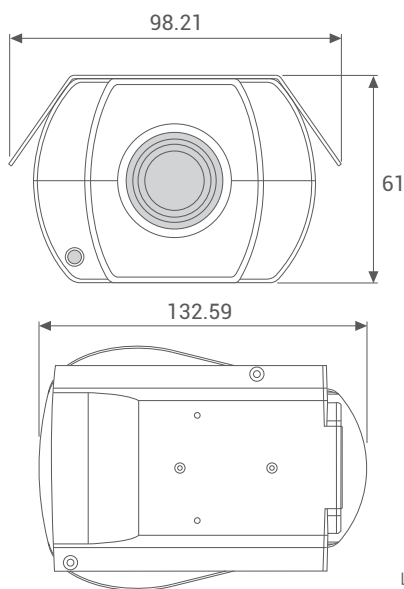

Network	
Network Interface	RJ-45, 10/100Mbps Ethernet
Support Dual Streams	Yes
Protocol	ARP, PPPoE, IPv4/v6, ICMP, IGMP, QoS, TCP, UDP, DHCP, UPnP, SNMP, SMTP, RTP, RTSP, HTTP, HTTPS, FTP, NTP, DDNS
Security	User Authentication / HTTPS / IP Filter /IEEE 802.1x
Standard	ONVIF S/ G/ Q conformant
Mechanical & Interface	
Ethernet	RJ-45
Audio in/out	Phone Jack, Ø 3.5mm
RS-485	Terminal Block
General	
Operating Temperature	-30°C ~ 55°C
Humidity	10% - 90% RH
Supported Web Brower	IE 11,Chrome, Firefox, Safari
Dimension (L x W x H)	132.59 x 98.21 x 61 mm
Weight	590g (1.3 lb)
Power Source	DC12V / AC24V / PoE
Power Consumption	Max. 13.68W

Product Appearance & Connectors

■ Appearance