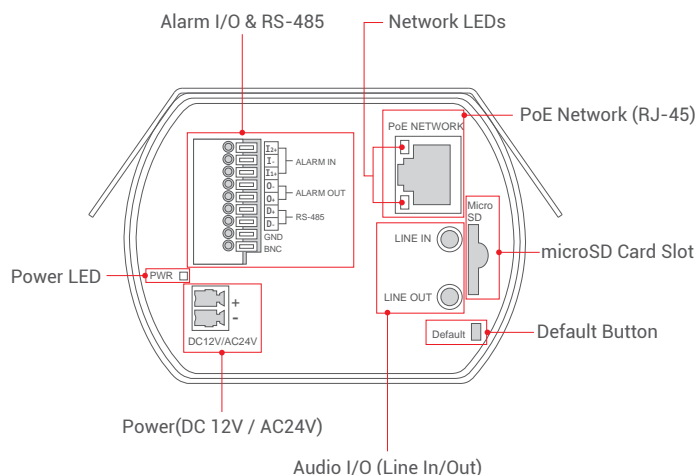

■ Connectors

AREC Inc. | www.arec.com | sales@arec.com
Address: 3F, No. 367, Sec.2, Wenhua RD., Banqiao Dist., New Taipei City 220, Taiwan (R.O.C) TEL: +886-2-8259-5060

AREC reserves the right to modify product specifications without prior notice.