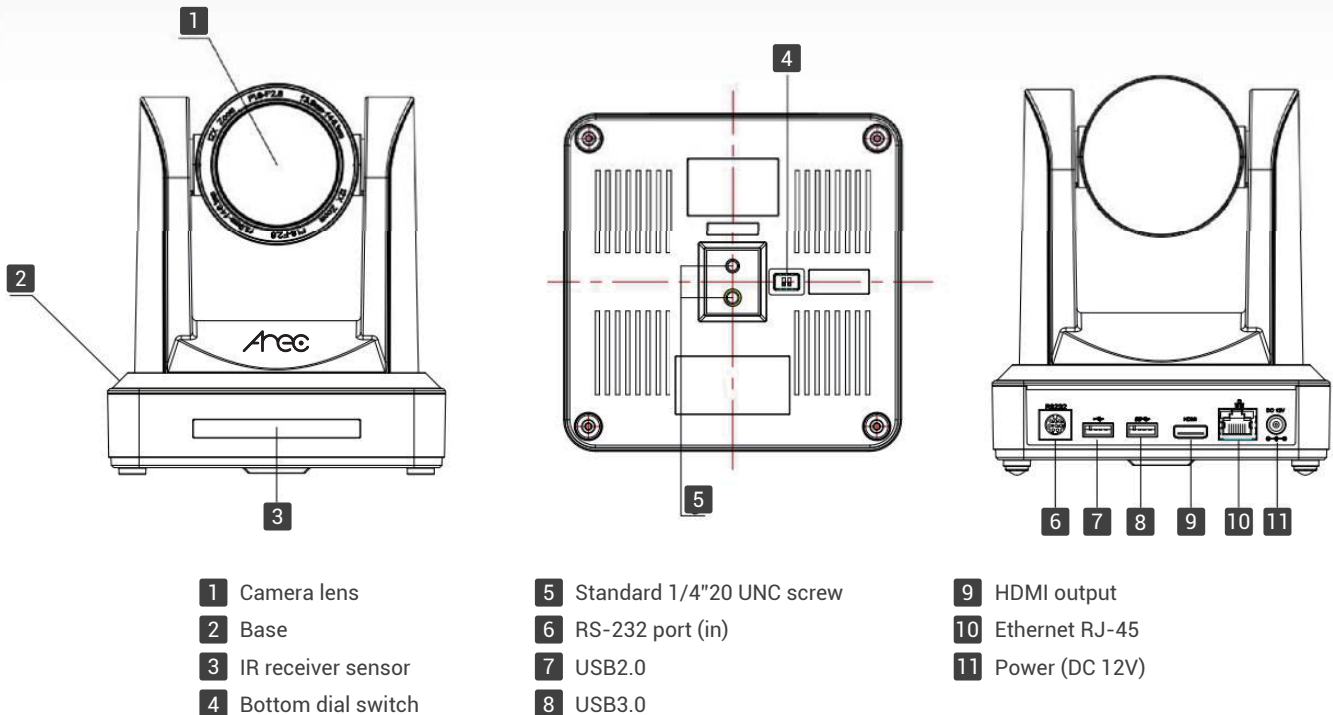

#### Quiet and Quick Pan/Tilt Mechanism

CI-22H supports 340 degree rotation, a 120 degree tilt range, and 20x zoom with auto focus capability. The pan/tilt/zoom control functions can be performed remotely. Adopting step driving motor mechanism, CI-22H camera works extremely quiet and moves smoothly.

### ■ Camera Dimension

1 Camera lens

2 Base

3 IR receiver sensor

4 Bottom dial switch

5 Standard 1/4"20 UNC screw

6 RS-232 port (in)

7 USB2.0