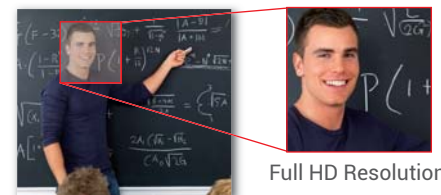

Fully Enjoy the High Definition Video

With high performance H.264 compression technology, AREC CI-22H provides Full HD quality at up to 1080/60p. Featuring advanced ISP processing algorithms, CI-22H provides vivid images with fantastic color rendition. Low noise CMOS effectively ensure high SNR of camera video.

Full HD Resolution